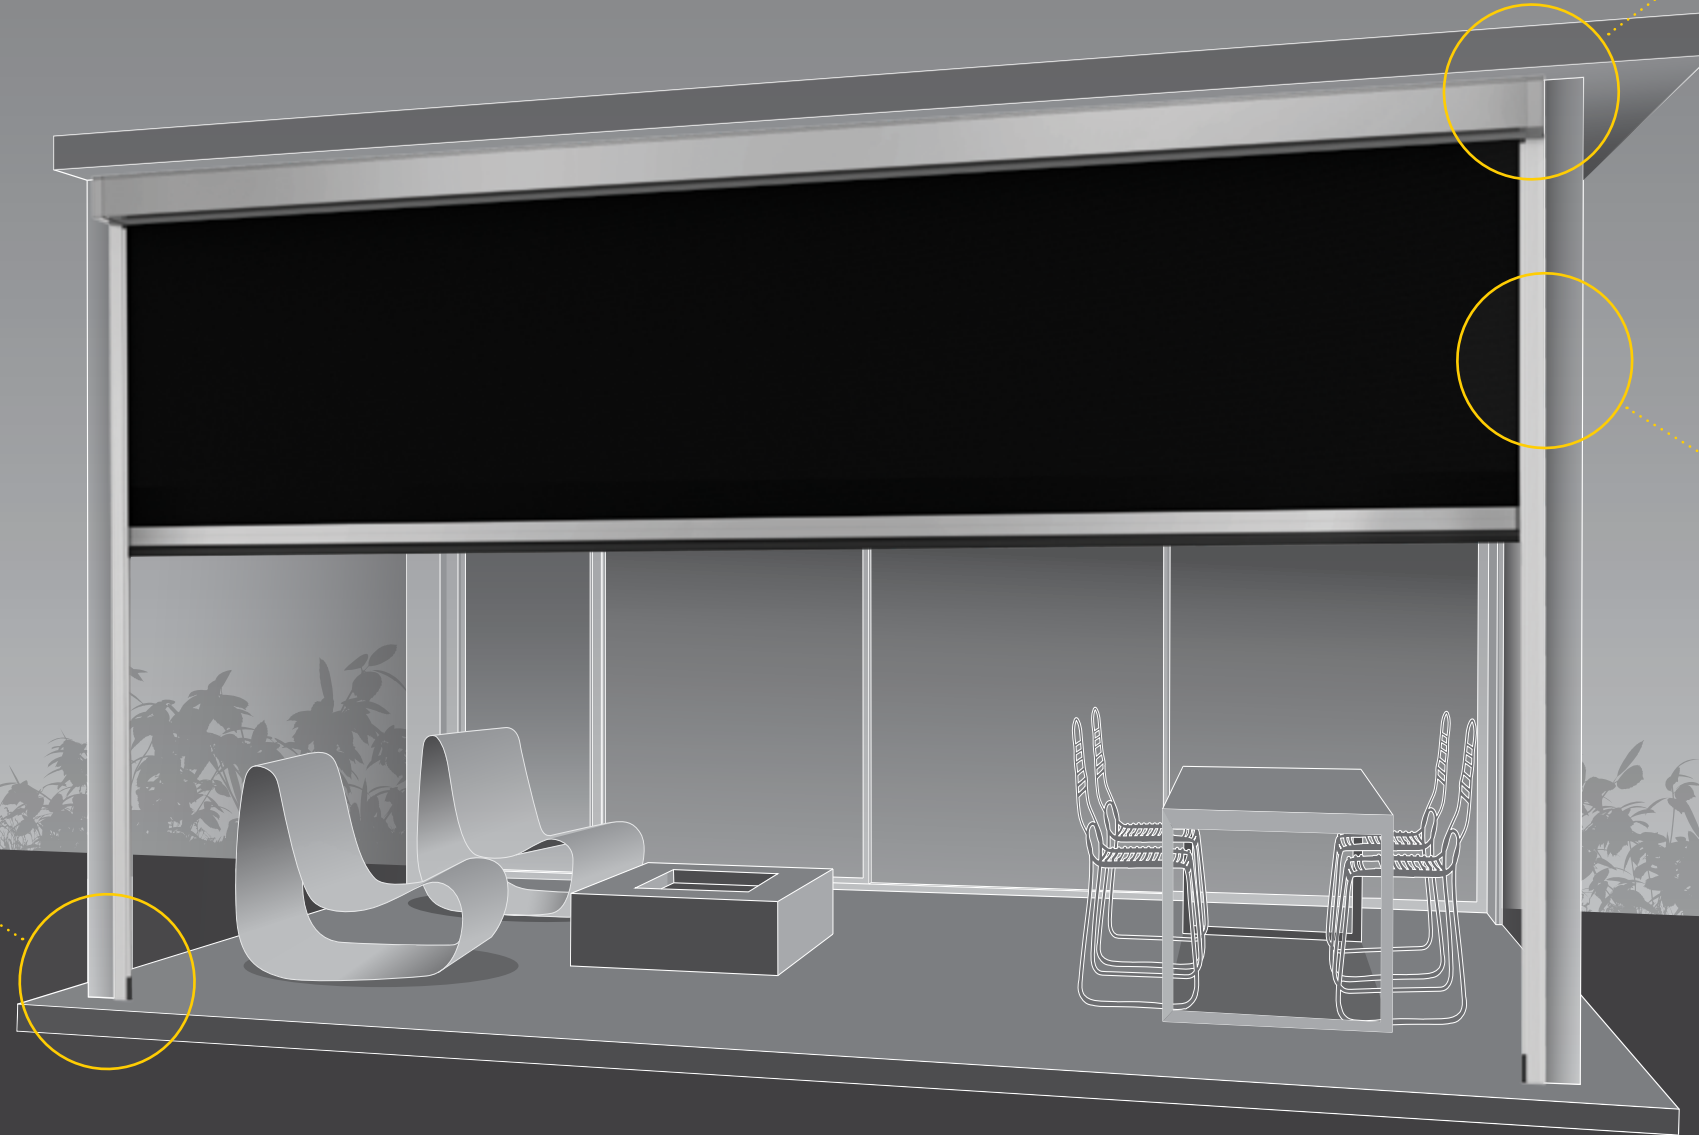

Your custom designed blinds can be made in widths up to 19 feet or an impressive 23 feet with Zipscreen Extreme, offering you an external solution to fit almost any area.

Customized headbox configuration

Zipscreen's head boxes are manufactured from high-quality aluminum featuring a modern, square profile. Take advantage of the versatile installation options offering either a full/semi-enclosed cassette or fascia configuration.

One action Ultra-Lock

Exclusive to Zipscreen, the patented, award-winning Ultra-Lock is a hidden locking mechanism that integrates into the side channel of the system. The result? A secure and tensioned blind with an ultra-smooth taut fabric finish.

Hidden fabric retention

Concealed within the channels, z-LOCK™ securely fastens the fabric in position creating a strong, streamlined finish. With precision integration, the zip-guided system ensures zero gaps between the fabric and channel while ensuring an effortless operation.