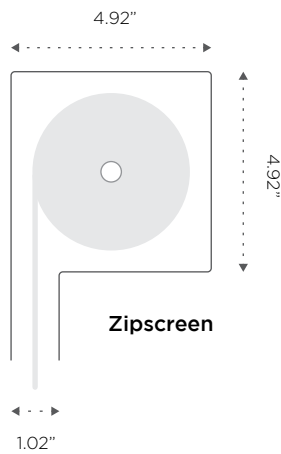

Integrated home
automate systems

Capacity

	Zipscreen	Zipscreen Extreme
Width	19ft	23ft
Drop	13ft	16ft
Max. area	150 sq. ft.	376 sq. ft.

Dimensions

Veue options

Colors

Your Zipscreen supplier