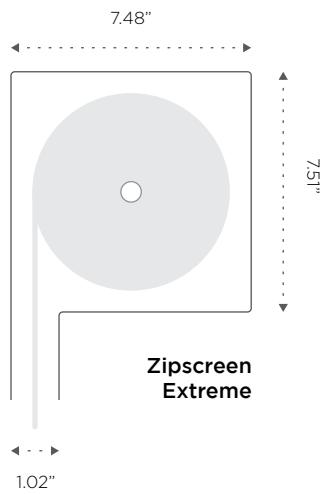

Integrated home
automate systems

Capacity

	Zipscreen	Zipscreen Extreme
Width	19ft	23ft
Drop	13ft	16ft
Max. area	150 sq. ft.	376 sq. ft.

Dimensions

Veue options

Colors

Your Zipscreen supplier