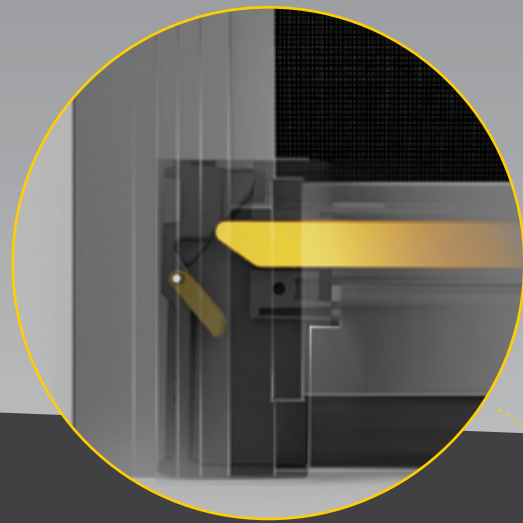

Your custom designed blinds can be made in widths up to 19 feet or an impressive 23 feet with Zipscreen Extreme, offering you an external solution to fit almost any area.

Customized headbox configuration

Zipscreen's head boxes are manufactured from high-quality aluminum featuring a modern, square profile. Take advantage of the versatile installation options offering either a full/semi-enclosed cassette or fascia configuration.

One action Ultra-Lock

Exclusive to Zipscreen, the patented, award-winning Ultra-Lock is a hidden locking mechanism that integrates into the side channel of the system. The result? A secure and tensioned blind with an ultra-smooth taut fabric finish.

Hidden fabric retention

Concealed within the channels, z-LOCK™ securely fastens the fabric in position creating a strong, streamlined finish. With precision integration, the zip-guided system ensures zero gaps between the fabric and channel while ensuring an effortless operation.