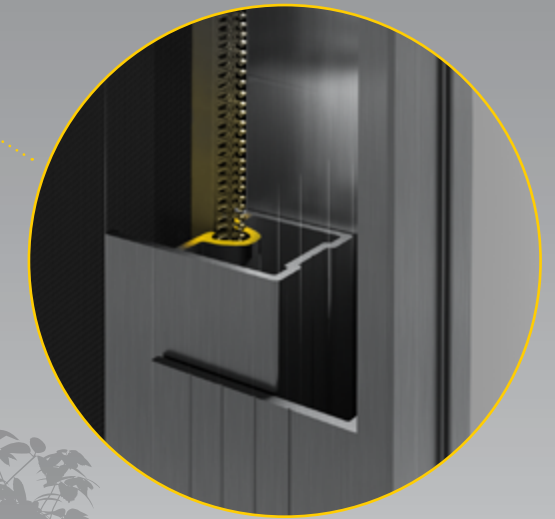

Your custom designed blinds can be made in widths up to 19 feet or an impressive 23 feet with Zipscreen Extreme, offering you an external solution to fit almost any area.

Customized headbox configuration

Zipscreen's head boxes are manufactured from high-quality aluminum featuring a modern, square profile. Take advantage of the versatile installation options offering either a full/semi-enclosed cassette or fascia configuration.

One action Ultra-Lock

Exclusive to Zipscreen, the patented, award-winning Ultra-Lock is a hidden locking mechanism that integrates into the side channel of the system. The result? A secure and tensioned blind with an ultra-smooth taut fabric finish.

Hidden fabric retention

Concealed within the channels, z-LOCK™ securely fastens the fabric in position creating a strong, streamlined finish. With precision integration, the zip-guided system ensures zero gaps between the fabric and channel while ensuring an effortless operation.